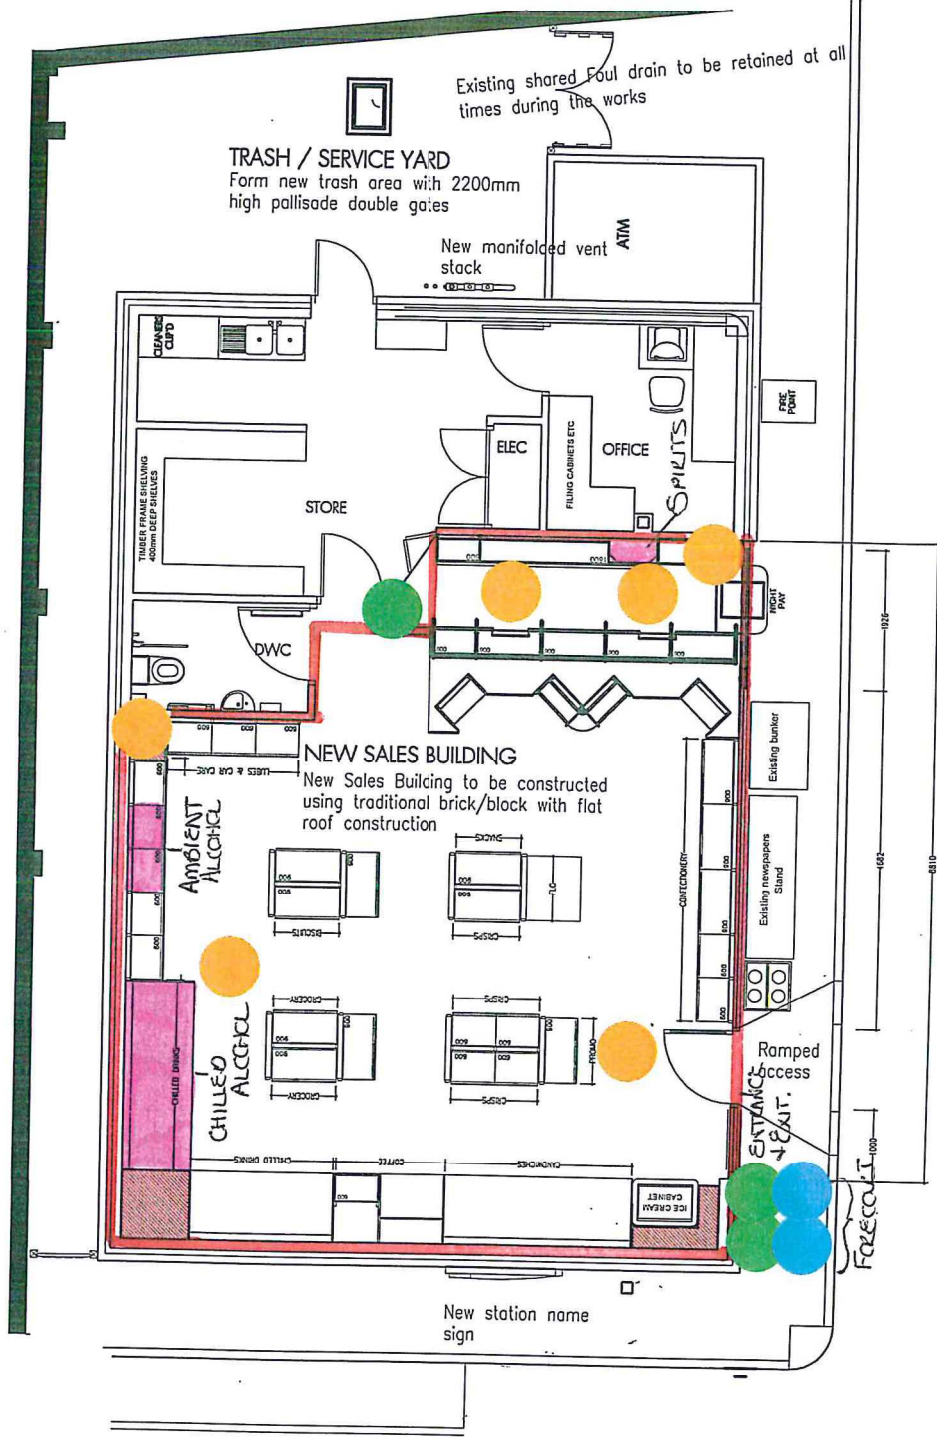

Shell Pepys Corner  
 Worple Road  
 London  
 SW20 8RE

Date: October 2014  
 Scale: 1:100

**Key:**

- Area licensed for sale of alcohol for consumption off the premise and the provision of late night refreshment (LNR).
- Fire extinguisher.
- CCTV.
- Fire bucket.

This page is intentionally left blank